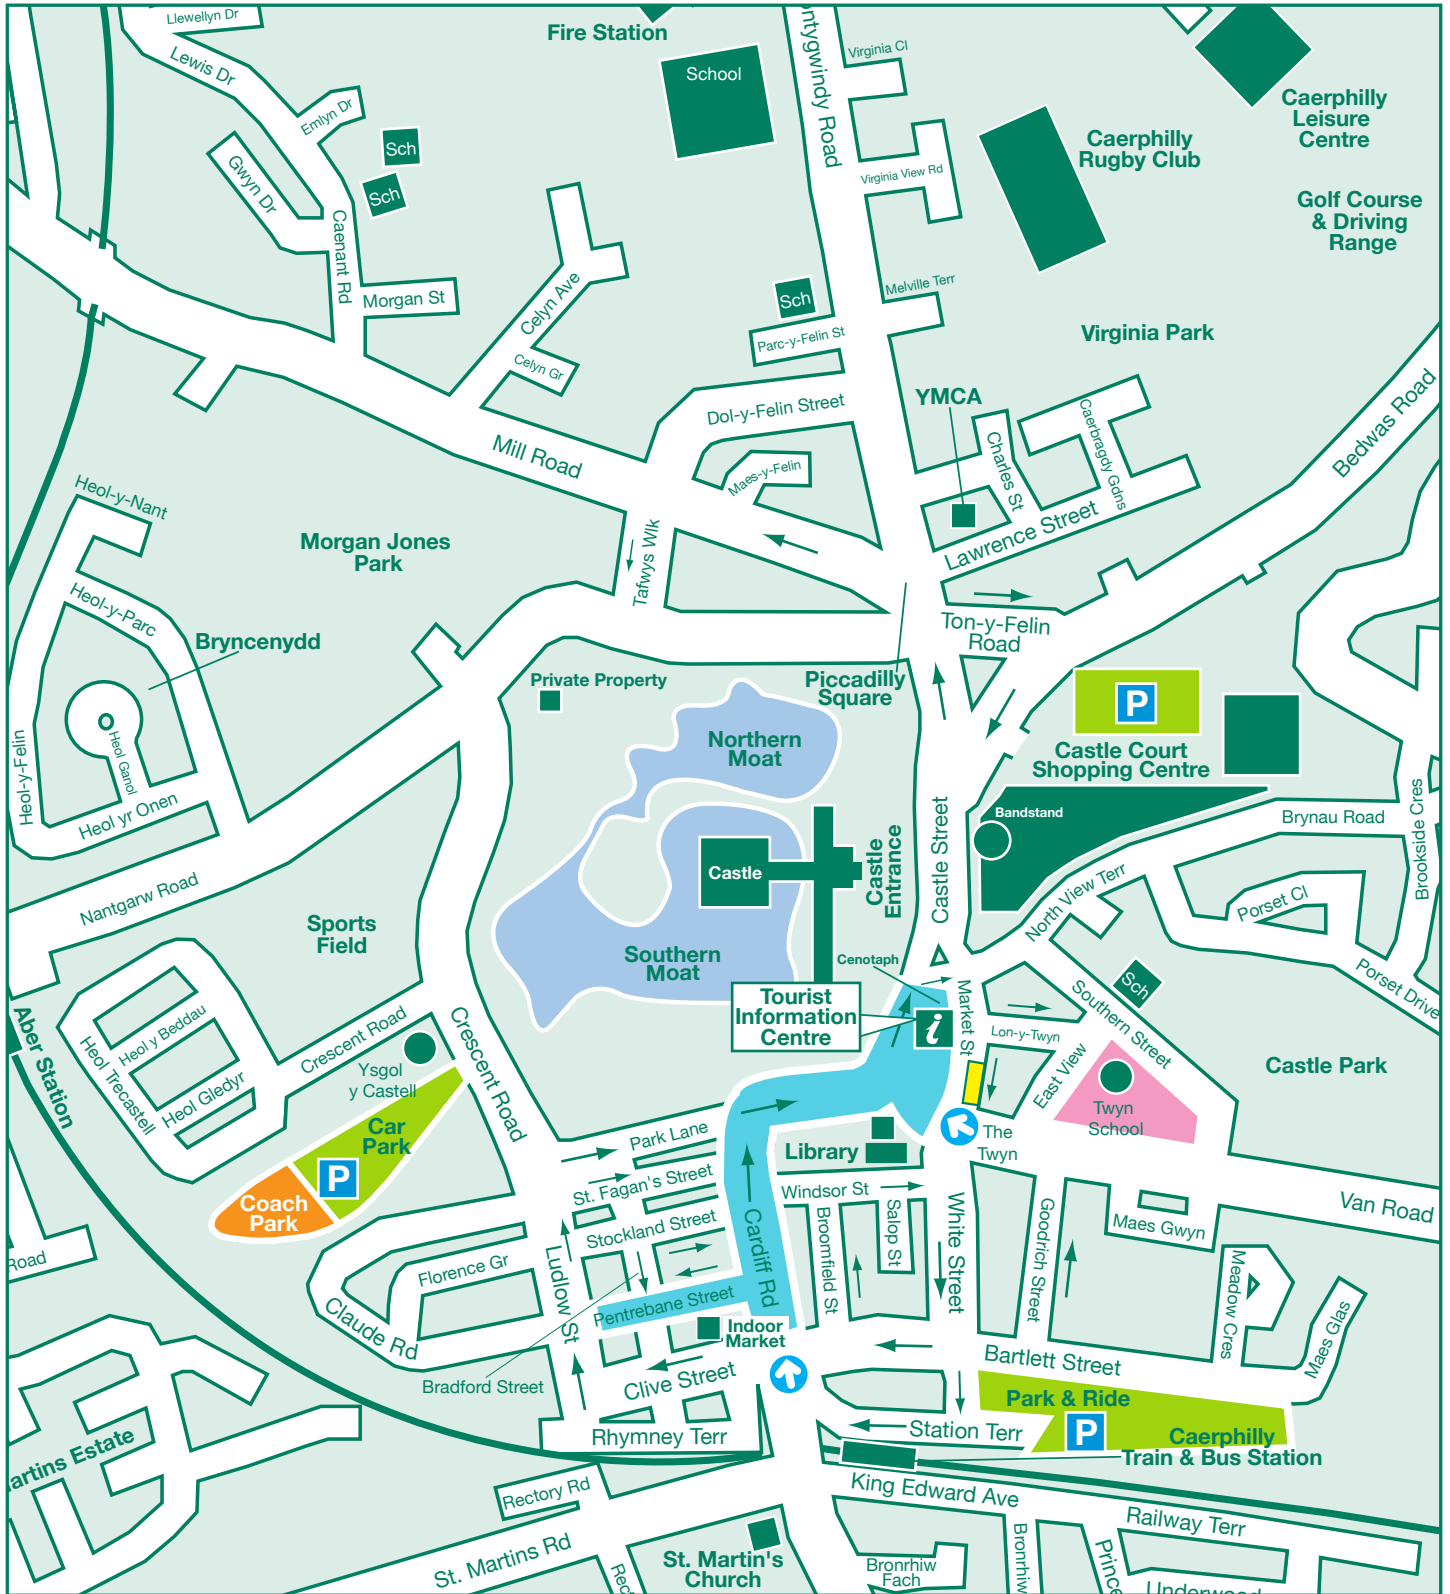

Parking Map

Caerphilly Christmas Market

-  Entrance
-  Event Site / Road Closure Area
-  Pre-booked Coach Parking
-  Coach drop off & collection point (CF83 1NX)
-  Trader's Parking
-  Public Parking